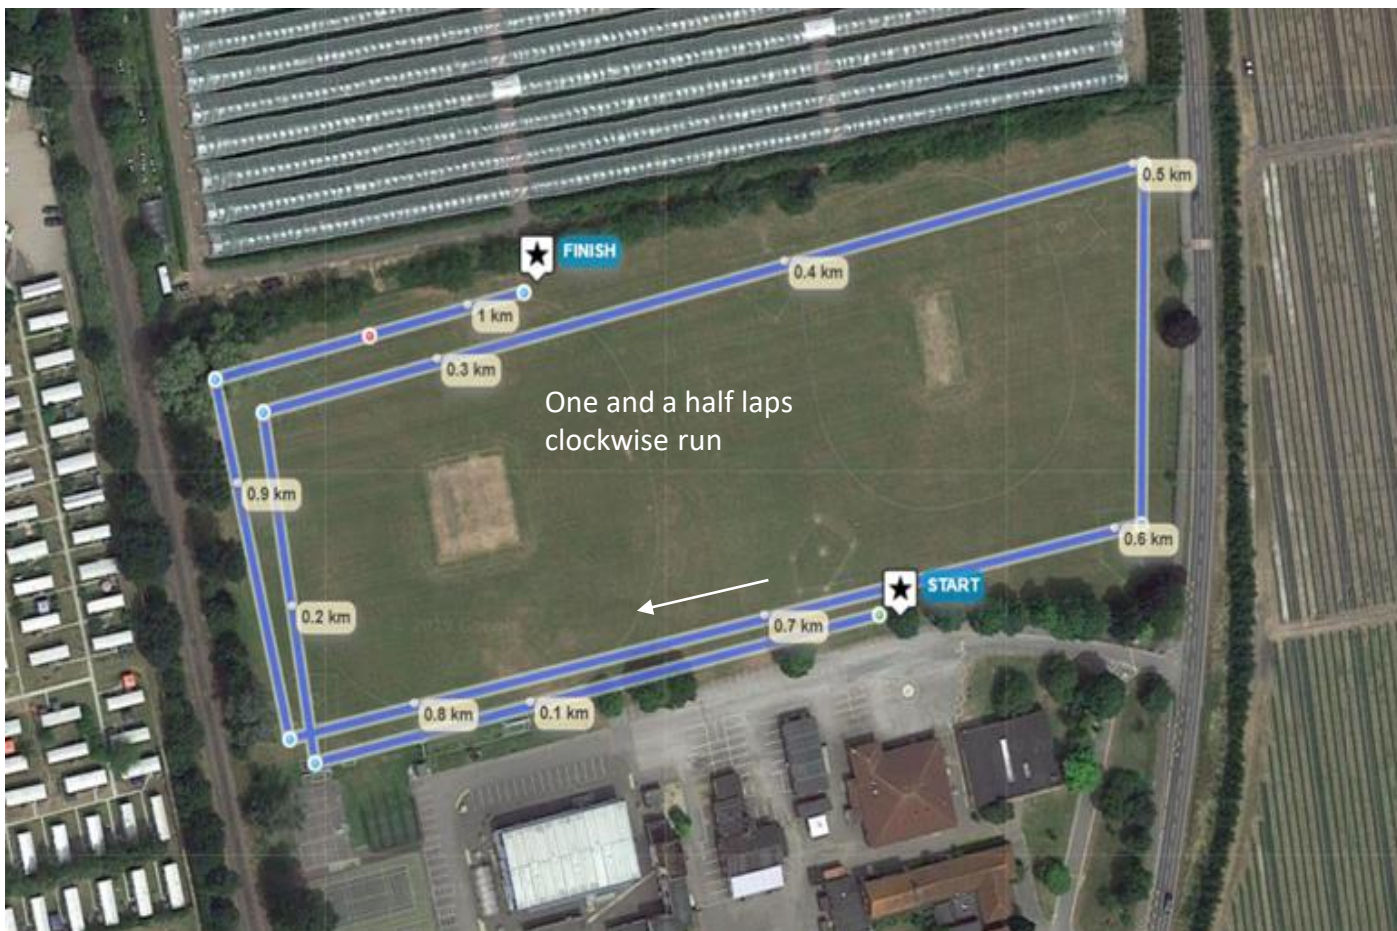

TWYFORD TOGETHER CHARITY FUN RUN 1km

9:45am – Reception/Yr 1/Yr 2
10:05am – Year 3 & 4

TWYFORD TOGETHER CHARITY FUN RUN 2km 10:30am – Years 5 & 6