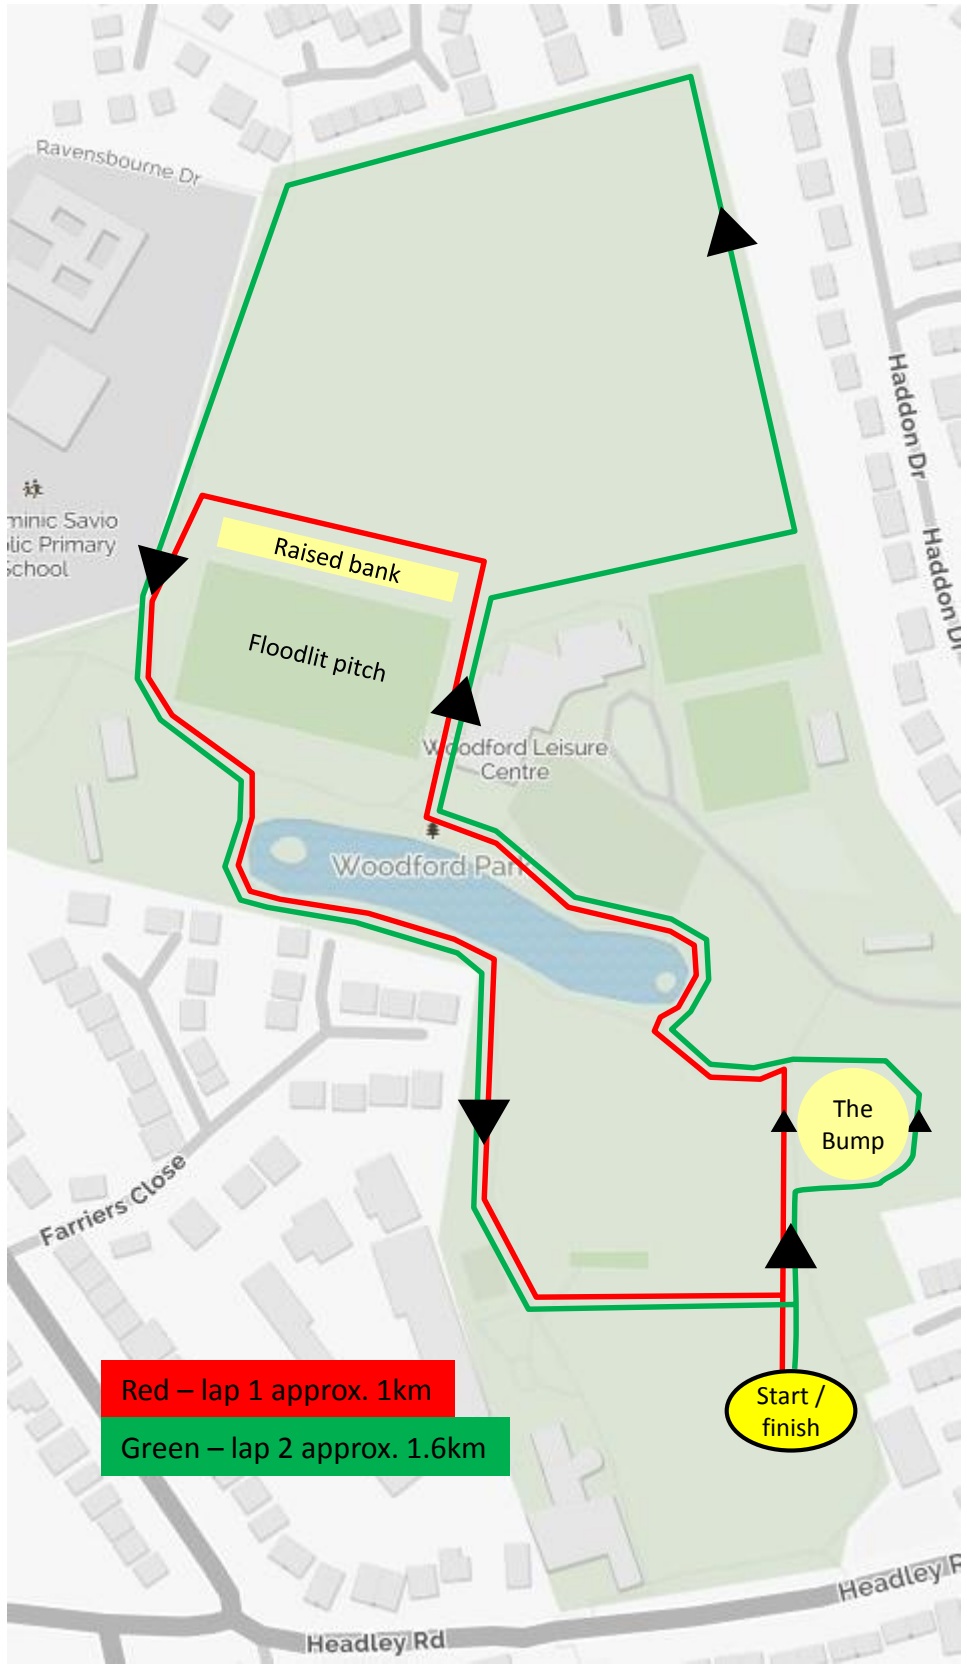

BARNES FITNESS.CO.UK
BELIEVE TO ACHIEVE

**WOODLEY
10KM &
2.5KM**

SUNDAY 15 APRIL
9:00AM START
RUN 10KM & KIDS 2.5KM
WOODFORD PARK,
HEADLEY ROAD,
WOODLEY, RG5 4JZ

JUNIOR RUN Approx 2.5km

Red – lap 1 approx. 1km

Green – lap 2 approx. 1.6km