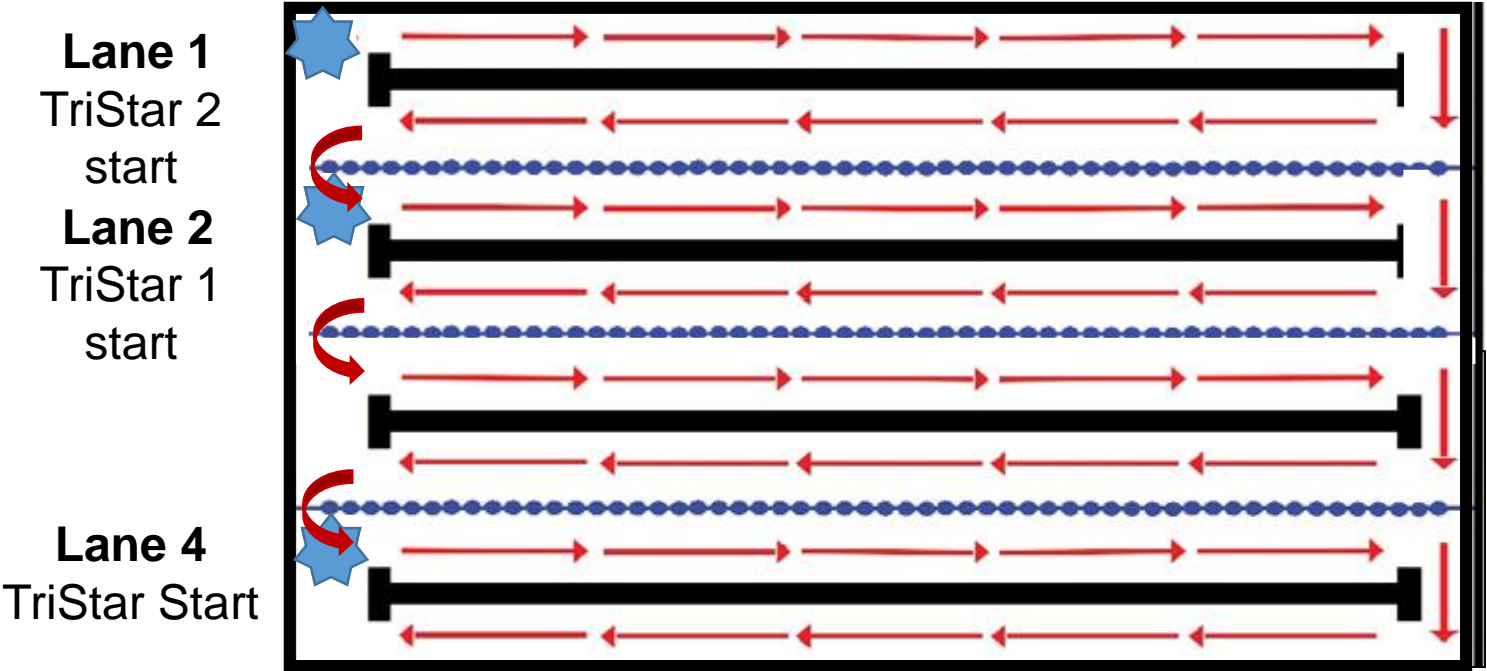

SWIM COURSE MAP

SWIM EXIT

TriStar 3 – 3 swimmers per lane, 12 lengths